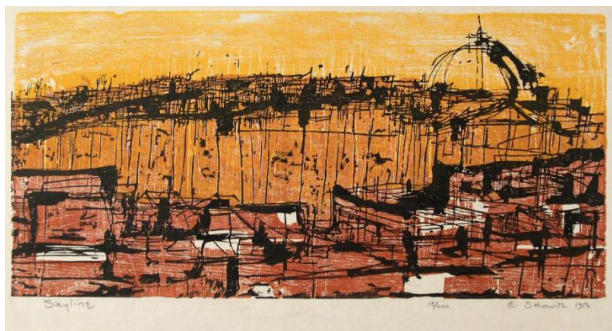

Basic Detail Report

Skyline

Date

1956

Primary Maker

Sidney J. Hurwitz

Medium

Color woodcut

Dimensions

Composition: 9 1/2 x 20 in. (24.1 x 50.8 cm) Sheet: 13 1/8 x 23 in. (33.3 x 58.4 cm)